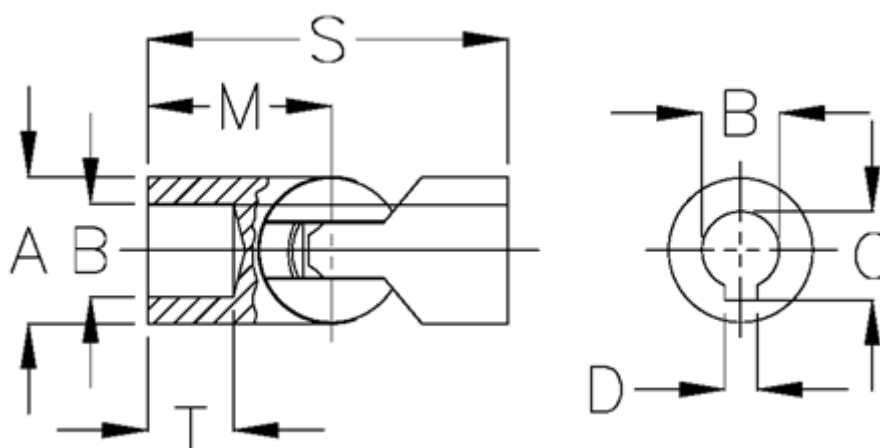

Article number: 07824403

Description: Ball joint, single 0.824.403
0.824.403

Measures

A	= 24
B H7	= 12
C	= 13.8
D	= 4
M	= 30.0
Max torque (Nm)	= 30
s	= 60
T	= 14